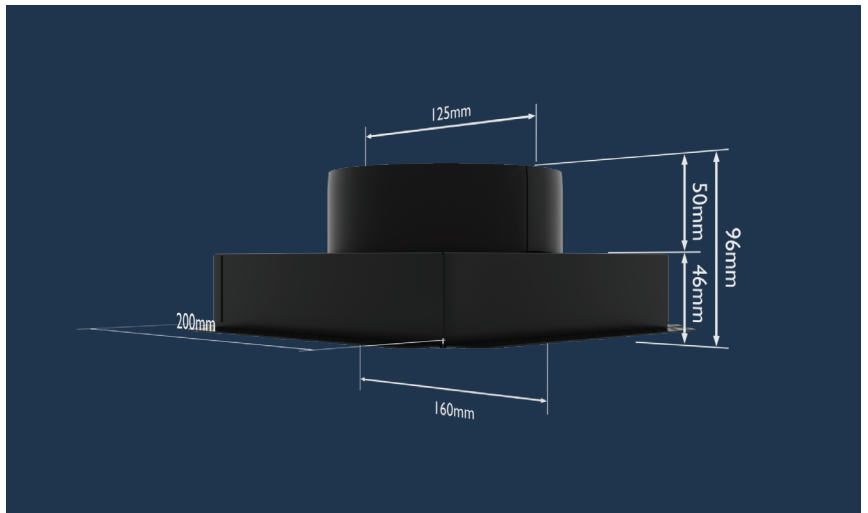

Frameless Square Magnetic Grille

VSQ200M
Formerly VFG200

Everything is possible with Ventech as your Partner.

OUR GRILLE

A minimalist grille with a plastered in frame shows only a negative detail square. Framework and fixings are not visible. The central plaque is magnetically attached for easy installation and cleaning. If required, the exposed surfaces can be re-coloured by painting at the same time as the ceiling.

DIMENSIONS

Dimensions: 200 x 200 mm
Plaque size: 160 x 160 mm
Top spigot: 125mm dia

**For smaller
bathrooms,
laundries & showers**

SPECIFICATIONS

- Ventech VSQ200M Frameless Magnetic Grille with 125mm spigot.
- Central plaque magnetically attached.
- The frame and plaque are made from zinc plated and powder coated steel.
- Suitable fans, ductwork and exterior grilles are also available.
- At a typical flow rate of 50 litres per second, pressure drop is 24 pa.
- Ceiling battens not required.

VSQ200M

Frameless Square Magnetic Grille

- discreet grill for toilets and smaller bathrooms
- easy fit and easy clean central plaque
- ceiling or side wall mounted

Professional customer service and outstanding company. Would highly recommend Ventech to anyone wanting a high-quality product.