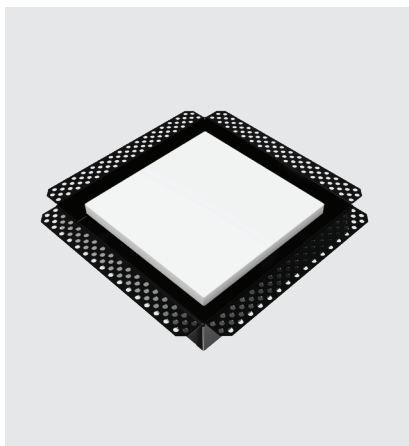

Frameless Square Magnetic Grille

VSQ200M
Formerly VFG200

Everything is possible with Ventech as your Partner.

OUR GRILLE

A minimalist grille with a plastered in frame shows only a negative detail square. Framework and fixings are not visible. The central plaque is magnetically attached for easy installation and cleaning. If required, the exposed surfaces can be re-coloured by painting at the same time as the ceiling.

DIMENSIONS

Dimensions: 200 x 200 mm
Plaque size: 160 x 160 mm
Top spigot: 125mm dia

**For smaller
bathrooms,
laundries & showers**

SPECIFICATIONS

- Ventech VSQ200M Frameless Magnetic Grille with 125mm spigot.
- Central plaque magnetically attached.
- The frame and plaque are made from zinc plated and powder coated steel.
- Suitable fans, ductwork and exterior grilles are also available.
- At a typical flow rate of 50 litres per second, pressure drop is 24 pa.
- Ceiling battens not required.

VSQ200M

Frameless Square Magnetic Grille

- discreet grill for toilets and smaller bathrooms
- easy fit and easy clean central plaque
- ceiling or side wall mounted

Professional customer service and outstanding company. Would highly recommend Ventech to anyone wanting a high-quality product.