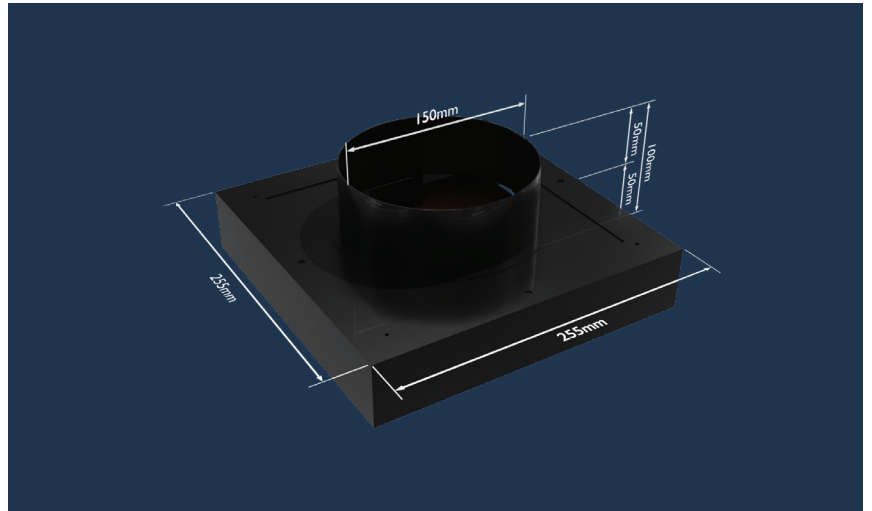

## OUR GRILLE

A minimalist grille showing only a negative detail. Designed exclusively for the use with timber ceilings. The central surface of the plaque is manufactured by others to ensure an exact match to the specified ceiling timber.

## DIMENSIONS

Dimensions: 255 x 255mm  
Plaque size: 200 x 200mm  
(Manufactured by others)  
Top spigot: 150mm dia

For bathrooms,  
showers &  
laundries

VTC250

## SPECIFICATIONS

- Ventech VTC250 Wooden Frameless Grille with 150mm spigot top entry.
- Frame and grille powder coated black.
- Compatible fans and ductwork also available.
- At a typical flow rate of 60-70 litres per second, pressure drop is 26 pa.