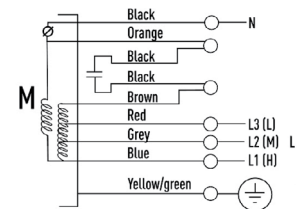

VCM190-1
B2M190-70 Single speed wiring

VCM190-3
B2M190-70-3 Three speed wiring

Warning

Ensure that fan is switched off from supply mains before removing guard.

Precautions must be taken to avoid back-flow of gases into room from open flue of gas or other fuel-burning appliances.