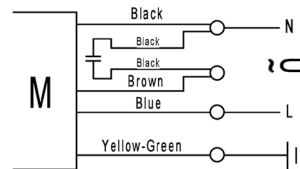

VCM190-1
B2M190-70 Single speed wiring

VCM190-3
B2M190-70-3 Three speed wiring

Warning

Ensure that fan is switched off from supply mains before removing guard.

Precautions must be taken to avoid back-flow of gases into room from open flue of gas or other fuel-burning appliances.