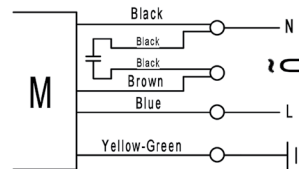

Single speed fan curve

Three speed fan curve

VTM190-1
B2M190-70 Single speed wiring

VTM190-3
B2M190-70-3 Three speed wiring

Warning

Ensure that fan is switched off from supply mains before removing guard.

Precautions must be taken to avoid back-flow of gases into room from open flue of gas or other fuel-burning appliances.