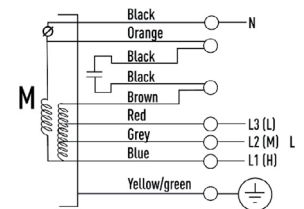

Single speed fan curve

Three speed fan curve

VTM190-1
B2M190-70 Single speed wiring

VTM190-3
B2M190-70-3 Three speed wiring

Warning

Ensure that fan is switched off from supply mains before removing guard.

Precautions must be taken to avoid back-flow of gases into room from open flue of gas or other fuel-burning appliances.