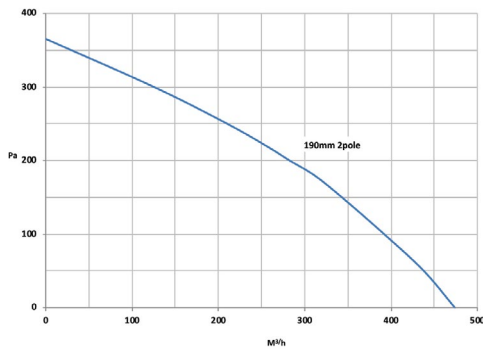

Single speed fan curve

Three speed fan curve

VTM190-1
B2M190-70 Single speed wiring

VTM190-3
B2M190-70-3 Three speed wiring

Warning

Ensure that fan is switched off from supply mains before removing guard.

Precautions must be taken to avoid back-flow of gases into room from open flue of gas or other fuel-burning appliances.