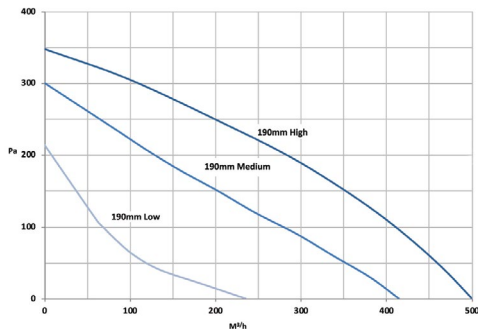

Single speed fan curve

Three speed fan curve

VTM190-1
B2M190-70 Single speed wiring

VTM190-3
B2M190-70-3 Three speed wiring

Warning

Ensure that fan is switched off from supply mains before removing guard.

Precautions must be taken to avoid back-flow of gases into room from open flue of gas or other fuel-burning appliances.