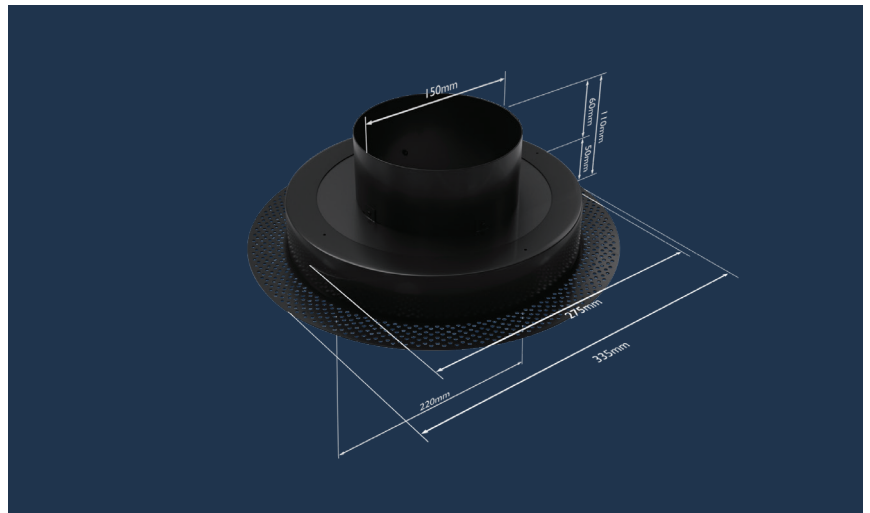

Round Frameless Grille

VRG270

Everything is possible with Ventech as your Partner.

OUR GRILLE

DIMENSIONS

A minimalist grille with a plastered in frame shows only a negative detail circle. A stunning alternative to our range of square grilles Framework and fixings are not visible. If required, the exposed surfaces can be re-coloured by painting at the same time as the ceiling.

Frame : 270mm ID
Plaque size: 220mm OD
Top spigot: 150mm dia

For bathrooms,
showers, laundries
& kitchens

SPECIFICATIONS

- VRG270 Round Frameless Grille with 150mm spigot top entry.
- The frame and plaque are made from zinc plated and powder coated steel.
- Suitable fans, ductwork and exterior grilles are also available.
- At a typical flow rate of 60-70 litres per second, pressure drop is 26 pa.
- Ceiling battens not required.

VRG270

Round Frameless Grille

- ceiling or side wall mounted
- ideal for bathrooms, showers, laundries and kitchens
- plaster board or tiled ceilings

Professional customer service and outstanding company. Would highly recommend Ventech to anyone wanting a high-quality product.